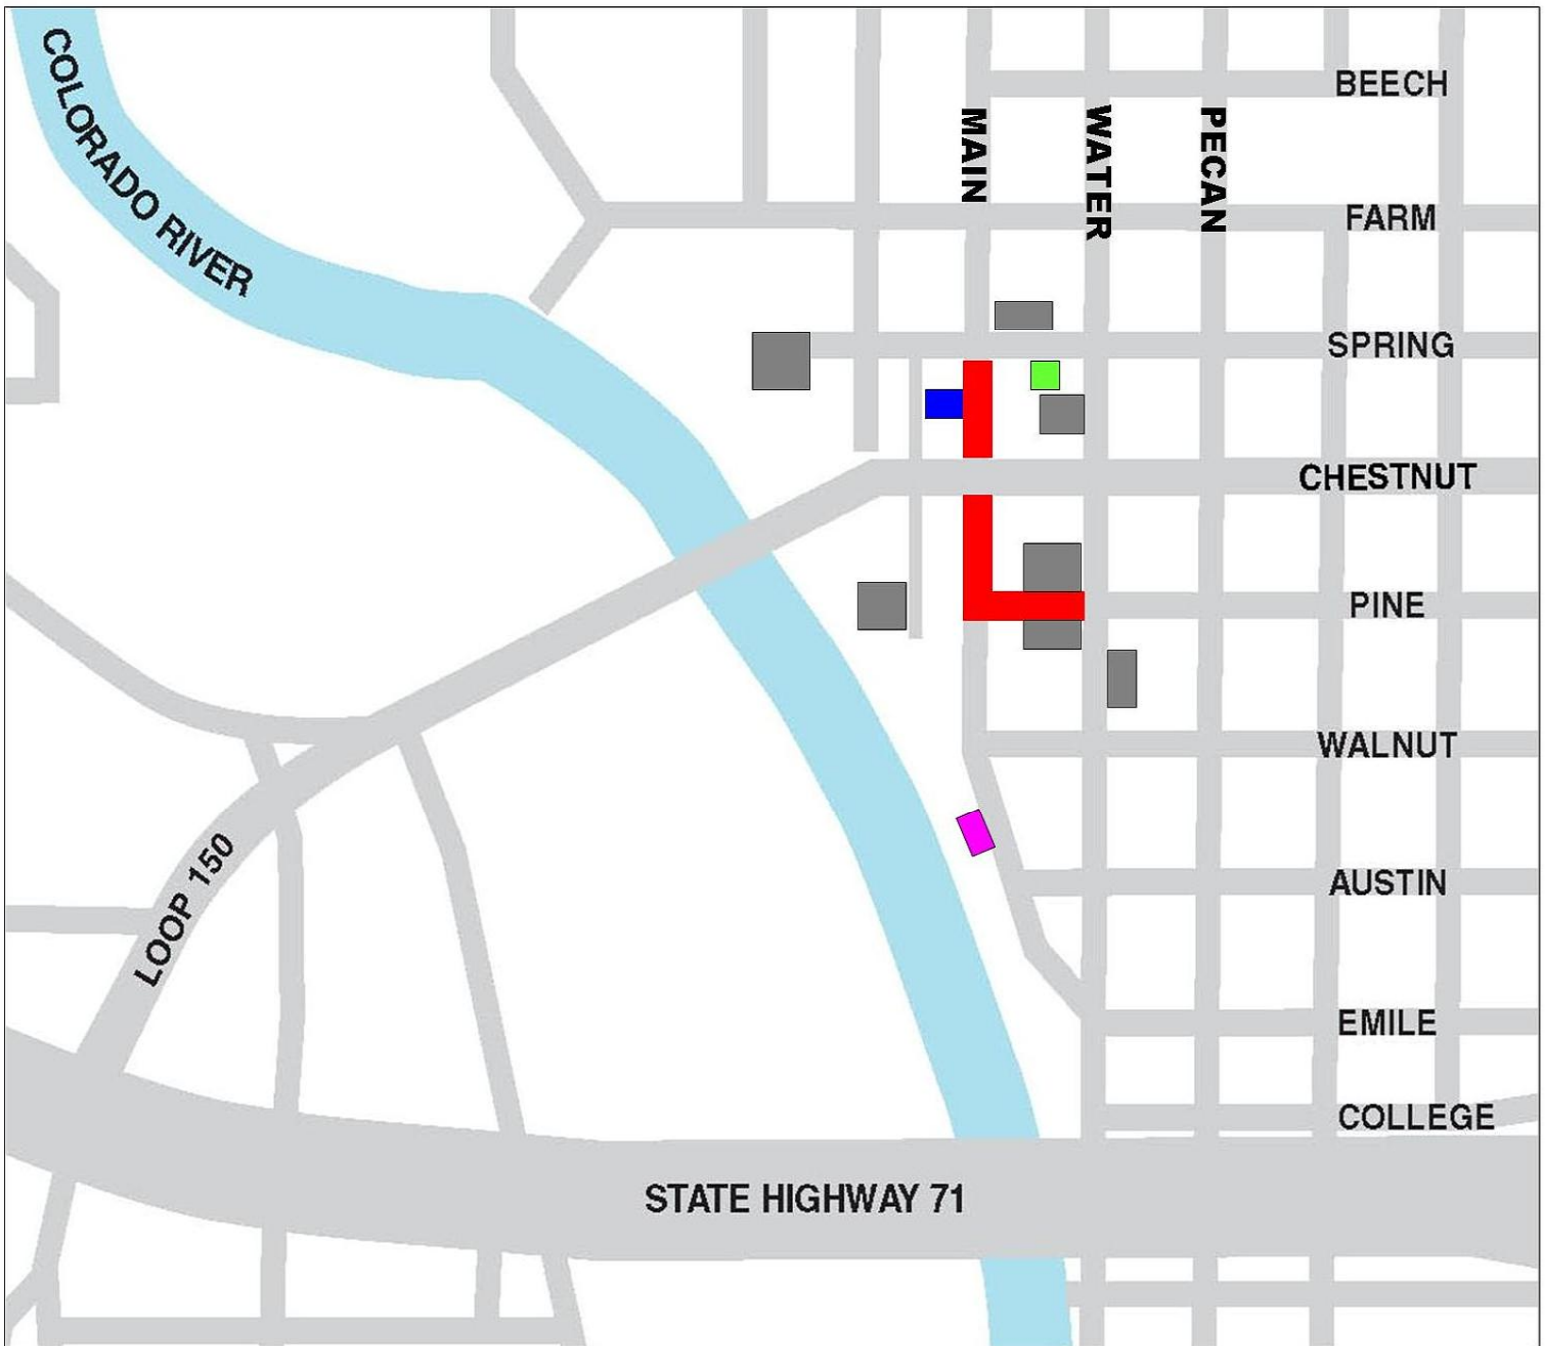

Historic Downtown Bastrop

LEGEND

Museum

Bastrop Visitor Center

Bastrop Opera House

Parking

Downtown